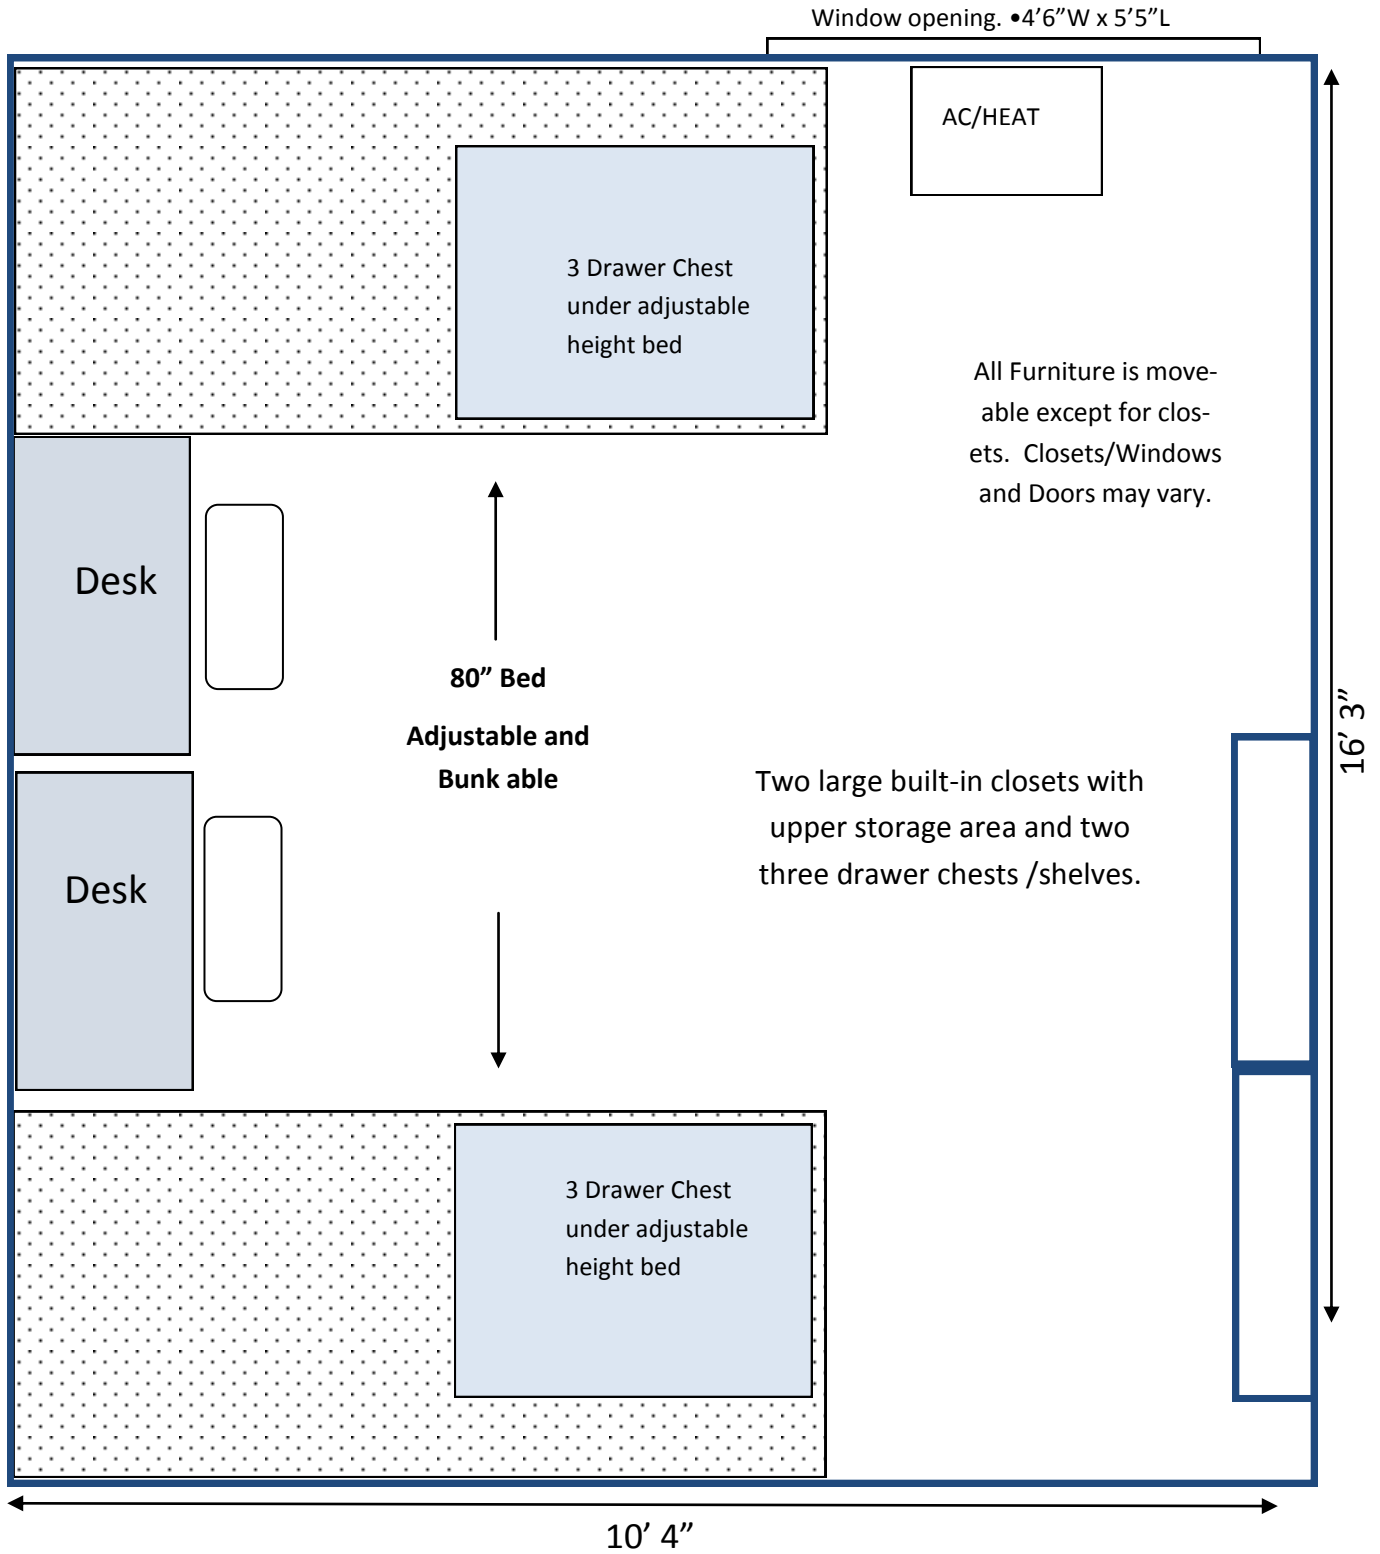

Dunn Hall General Floor Plan

Room includes phone, two Ethernet ports, one cable tv outlet and WIFI.

NOT TO SCALE