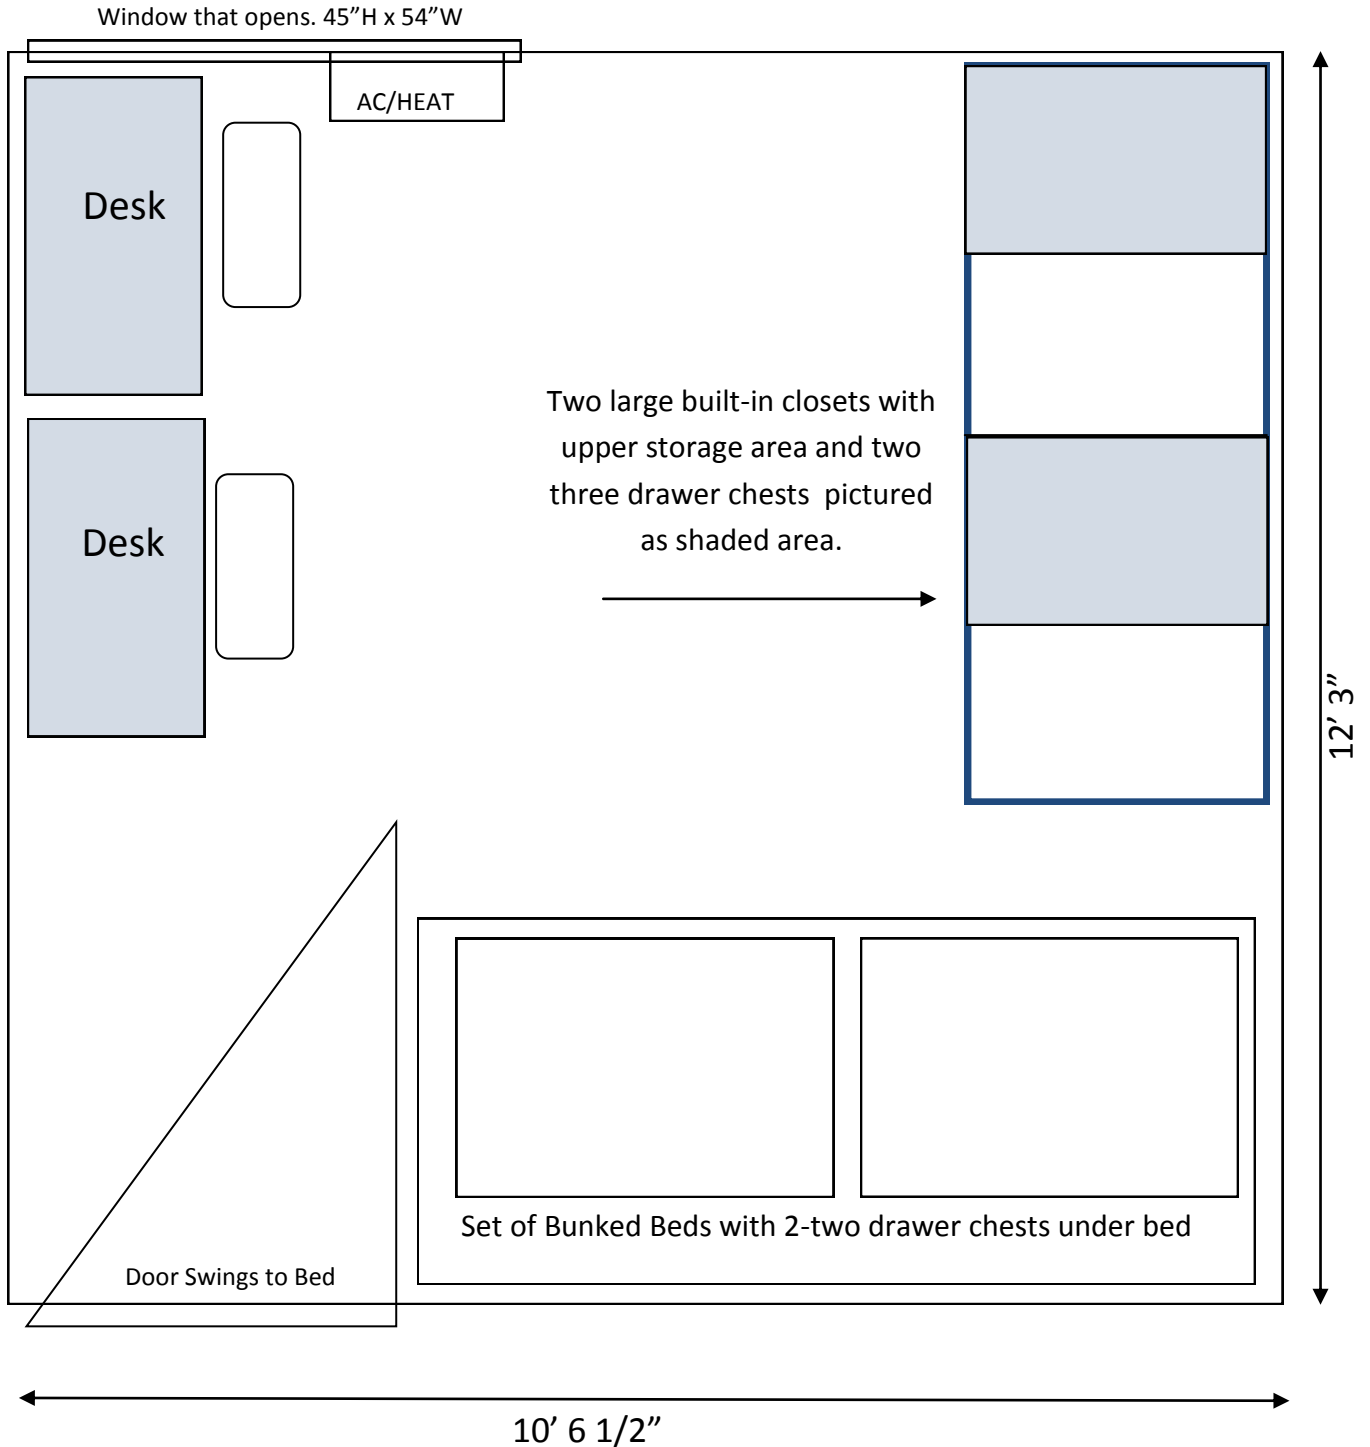

# Mixon Hall General Floor Plan

Room includes phone, two Ethernet ports, one cable tv outlet and WIFI.

**NOT TO SCALE**