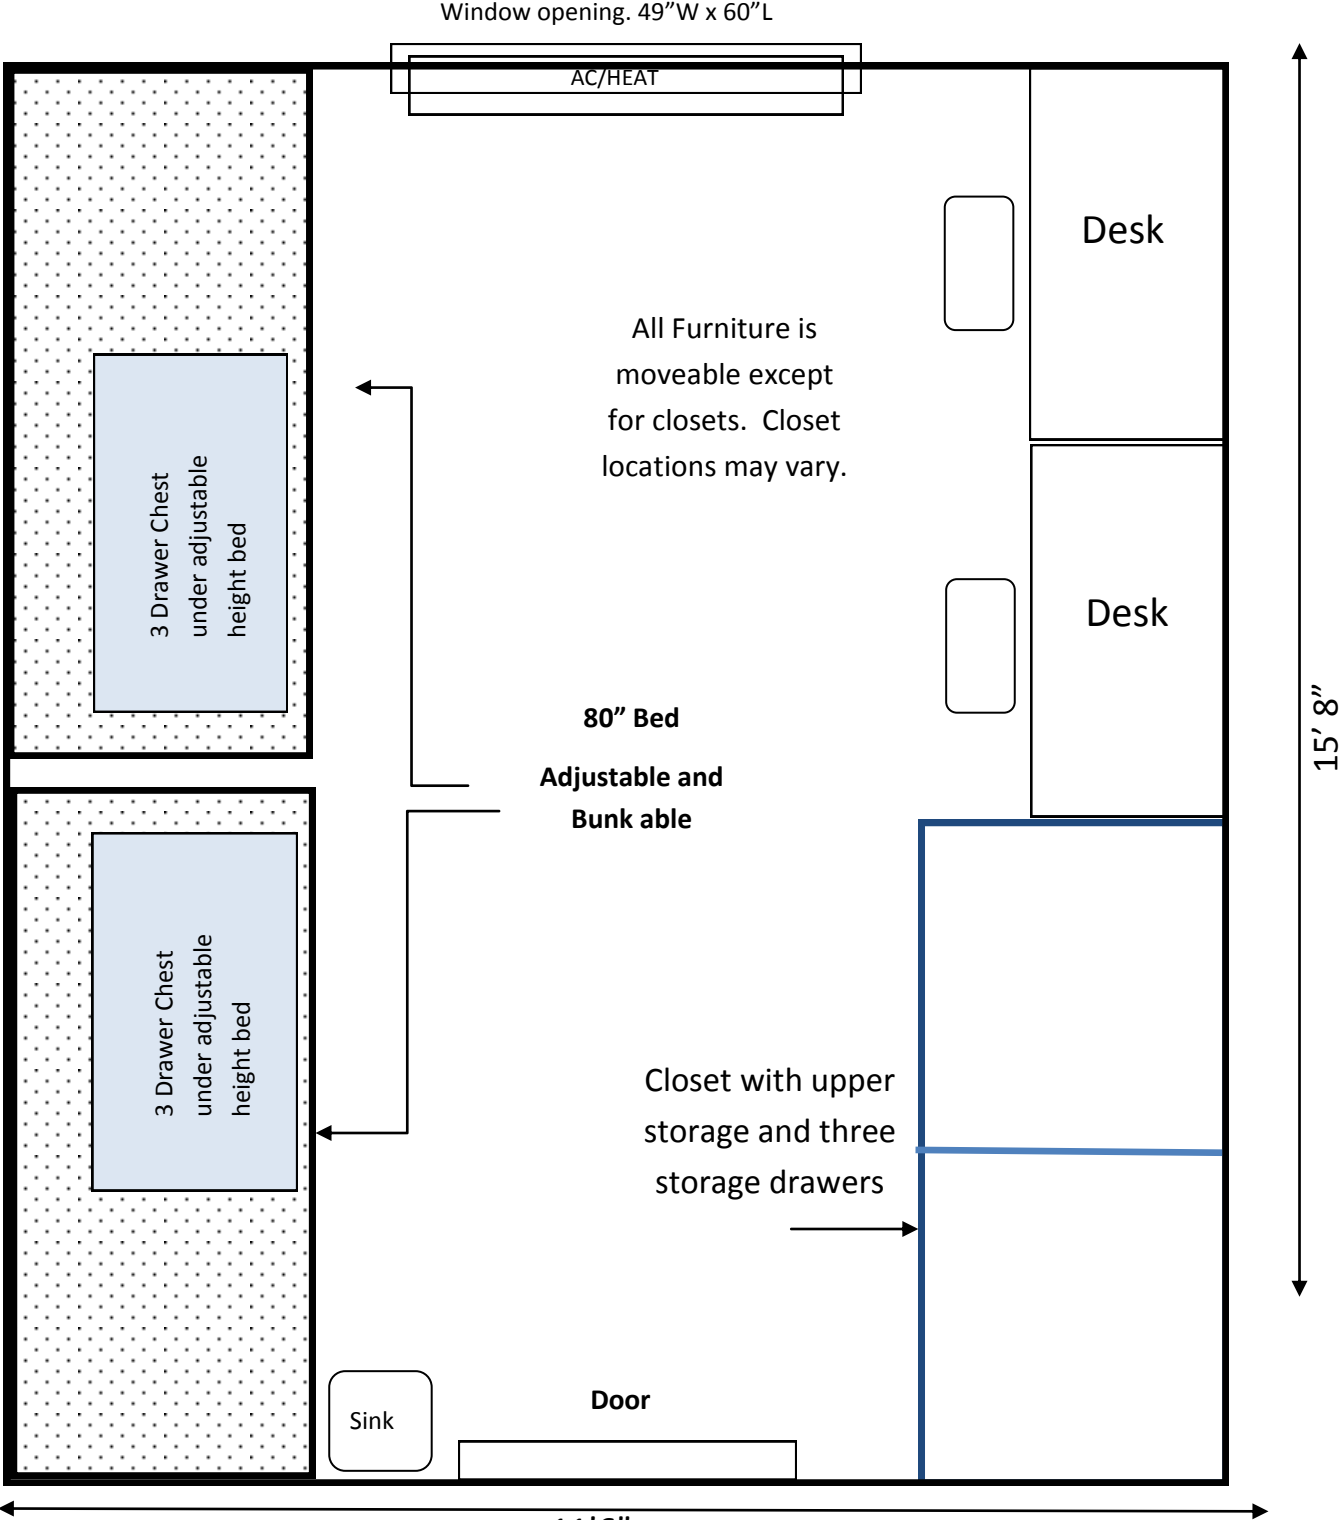

# Simons Hall General Floor Plan

Room includes phone, two Ethernet ports, one cable TV outlet and WIFI.

**NOT TO SCALE**